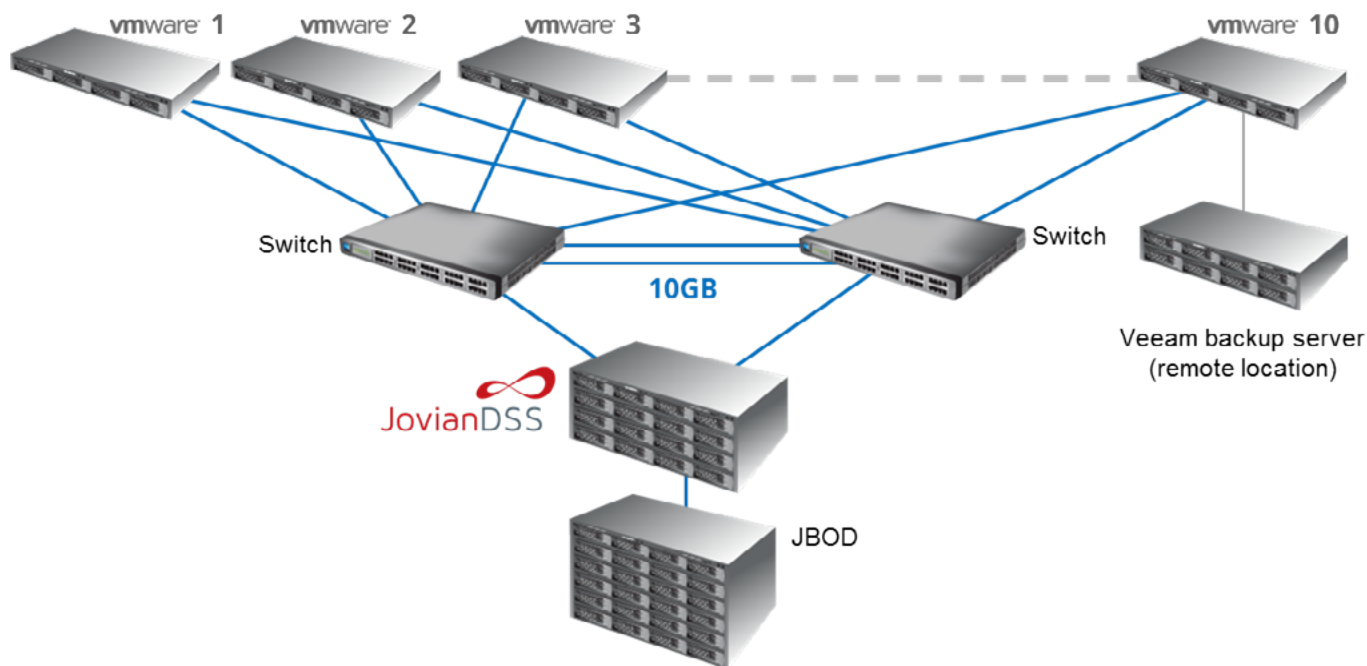

Setup with Open-E JovianDSS

Benefits

Sebastian Wegener, IT Administrator at COMPRION:

"We are absolutely happy with our new Software Defined solution. The intuitive interface of Open-E JovianDSS is much easier to use than the previous one. The administrative effort could also be reduced significantly. Implementing the software was very easy as it was similar to our old storage environment. Moving the data during ongoing operations also worked very well by using vCenter and caused no downtime at all."

About COMPRION

COMPRION is the worldwide leading manufacturer of test solutions for terminals and smart cards covering contact-based and contactless technologies. Our standardization activities enable us to integrate the latest standards into our products. As COMPRION systems are renowned for precise measurement capabilities, the company serves all top handset, card, chipset manufacturers, mobile network operators, and test houses. For further information, please contact info@comprion.com

About Open-E

Open-E is a well-established developer of IP-based storage management software. Open-E JovianDSS and Open-E DSS V7 are robust, award-winning enterprise storage applications which offer excellent compatibility with industry standards, and are the easiest to use and manage. Additionally, they are some of the most stable solutions on the market and undisputed price performance leaders. Open-E accounts for over 27,000 installations world-wide and has received numerous industry awards and recognition. Thanks to its reputation, experience and business reliability, Open-E has become the technology partner of choice for industry-leading IT companies. For further information about Open-E, its products and partners, visit www.open-e.com